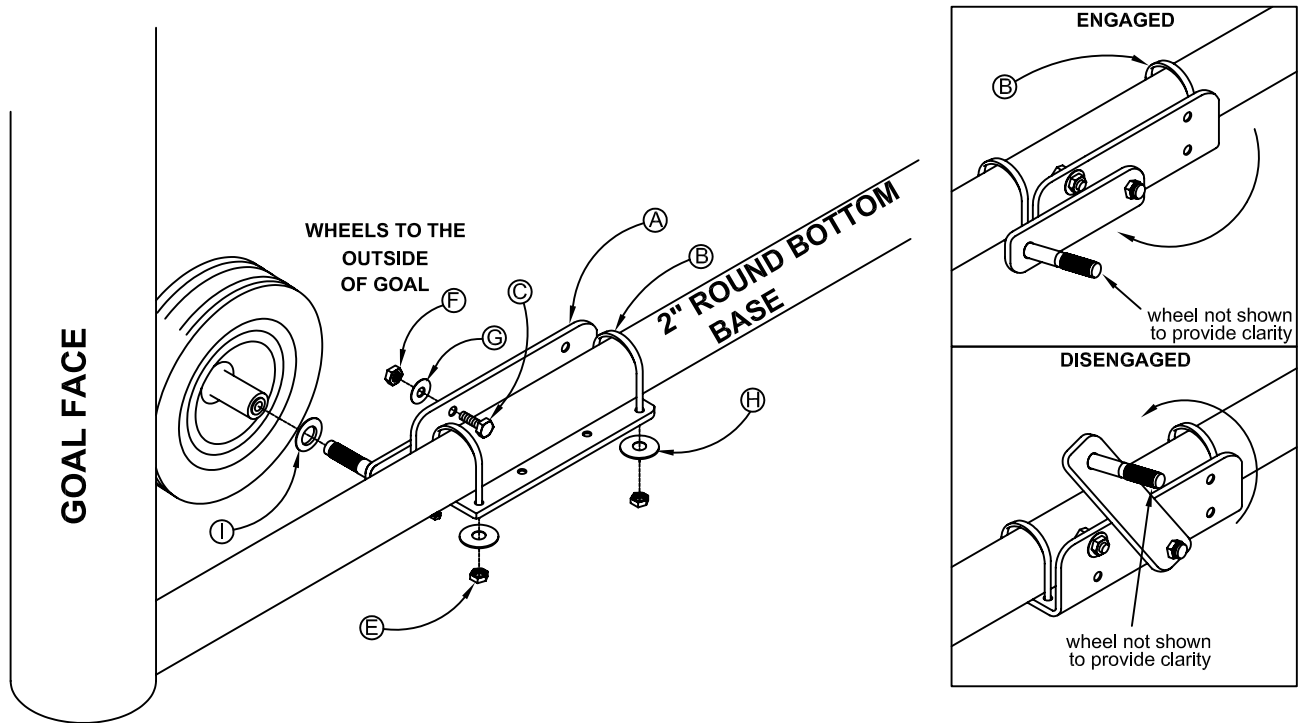

STANDARD WHEEL KIT INSTALLATION FOR GOALS WITH 2" ROUND BACKSTAYS

ITEM	DESCRIPTION	QTY	ITEM	DESCRIPTION	QTY	ITEM	DESCRIPTION	QTY
A	WHEEL BRACKET	2 EA.	D	NYLON LOCKNUT 16 MM	2 EA.	G	FLAT WASHER 10 MM	2 EA.
B	U BOLT 8 MM	4 EA.	E	NYLON LOCKNUT 8 MM	8 EA.	H	FLAT WASHER 8 MM	8 EA.
C	HEX BOLT 10 MM	2 EA.	F	NYLON LOCKNUT 10 MM	2 EA.	I	FLAT WASHER 16 MM	4 EA.

WHEEL KIT INSTALLATION FOR MANCHESTER GOAL ONLY