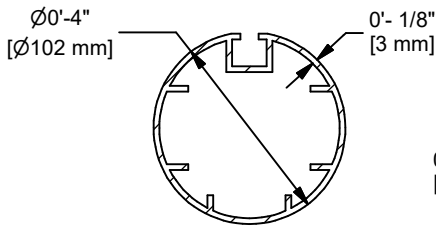

MODEL	DIM "A"	DIM "B"	DIM "C"	DIM "D"
SGRD612SPT	6'-6" [1.98M]	12'-0" [3.66M]	6'-5" [1.98M]	2'-0" [0.62M]
SGRD721SPT	7'-0" [2.13M]	21'-0" [6.4M]	7'-1" [2.16M]	3'-0" [0.99M]
SGRD824SPT	8'-0" [2.44M]	24'-0" [7.32M]	8'-4" [2.54M]	3'-1" [0.94M]

1. UNITS SOLD IN PAIRS
2. STANDARD NET SHOWN.
3. SECURELY ANCHOR OR COUNTERWEIGHT GOALS AT ALL TIMES. SEE NOTICE BELOW.
4. UNDERGROUND ANCHORS AVAILABLE AS AN OPTION AND AT ADDITIONAL COST.
5. NEVER CLIMB OR HANG ON THE NET OR GOAL FRAMEWORK.

SECTION A-A