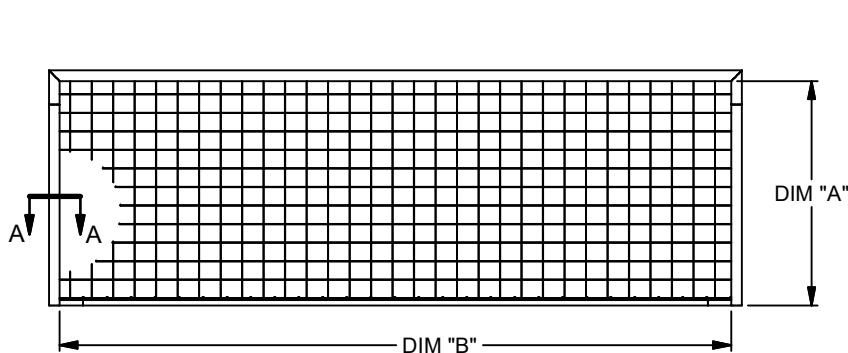

SECTION A-A

SECTION B-B

NOTICE

CONSUMER PRODUCT SAFETY ALERT

From the U.S. Consumer Product Safety Commission, Washington, D.C.

Portable/Moveable Soccer Goals can fall over causing serious injury or death. Securely anchor or counterweight portable goals at ALL times. Check ALL connecting hardware before EVERY use. When goals are not in use: tip goal on face, chain to nearby fence or store in secure area.

C	MJP	03/28/23
B	MJP	1/16/19
A	JJC	03/20/18
REV	BY	DATE

Gared Holdings, LLC
9200 E. 146th St. Noblesville, IN 46060

THIS DOCUMENT CONTAINS TRADE SECRET AND OTHER MATERIALS WHICH ARE PROTECTED BY CONFIDENTIALITY NOTICE AND AGREEMENT AND BY COPYRIGHT. ANY USE OR COPYING OF THIS DOCUMENT EXCEPT AS AUTHORIZED BY GARED HOLDINGS, LLC IS STRICTLY PROHIBITED.

STRIKER SOCCER GOALS, PORTABLE ROUND

DRAWN	CROSBY	DATE	3/15/2016	DATE ISSUED

APPROVED	DATE

FILE LOC. Q:\Inventor Files\Specification Files\06_Outdoor Products

SIZE	SCALE	SHT. NO.	PART NO.	REV
A		1 OF 2	SGRD-SPT	C