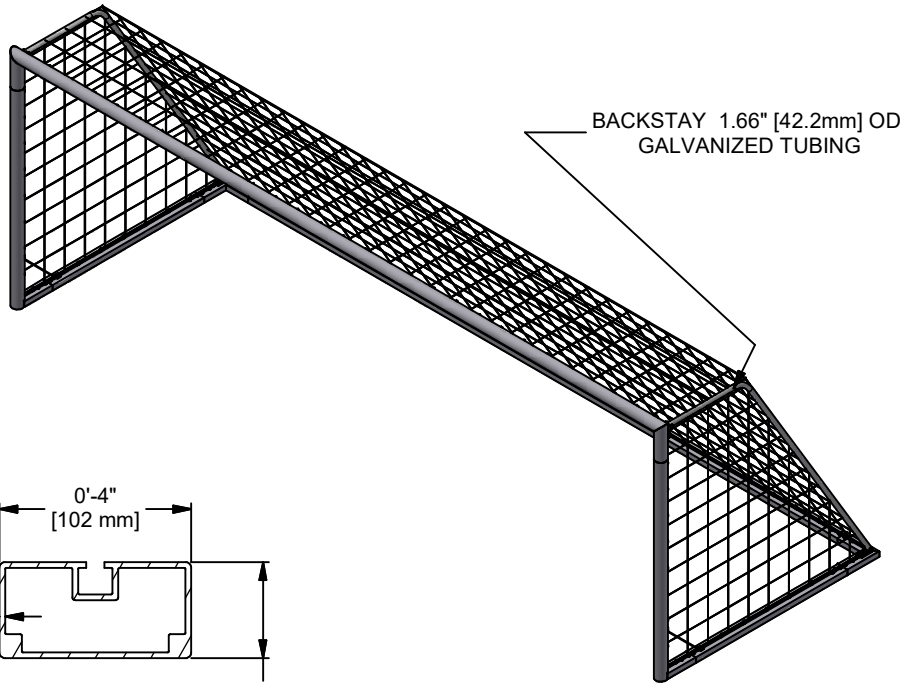

SECTION B-B

MODEL	DIM "A"	DIM "B"	DIM "C"	DIM "D"
SGRD612SPT	6'-6" [1.98M]	12'-0" [3.66M]	6'-5" [1.98M]	2'-0" [0.62M]
SGRD721SPT	7'-0" [2.13M]	21'-0" [6.4M]	7'-1" [2.16M]	3'-0" [0.99M]
SGRD824SPT	8'-0" [2.44M]	24'-0" [7.32M]	8'-4" [2.54M]	3'-1" [0.94M]

1. UNITS SOLD IN PAIRS
2. STANDARD NET SHOWN.
3. SECURELY ANCHOR OR COUNTERWEIGHT GOALS AT ALL TIMES. SEE NOTICE BELOW.
4. UNDERGROUND ANCHORS AVAILABLE AS AN OPTION AND AT ADDITIONAL COST.
5. NEVER CLIMB OR HANG ON THE NET OR GOAL FRAMEWORK.