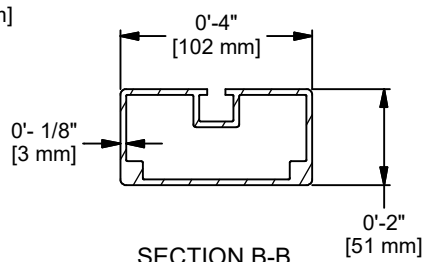

SECTION B-B