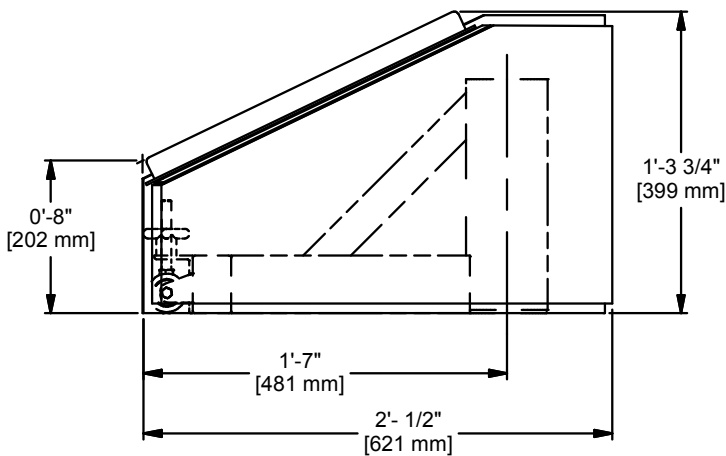

NOTES:

1. THE 6050 SERIES PAD SETS ARE USED TO PAD VOLLEYBALL T-BASE SLEEVE UNITS, MODEL 6414, 6406, AND 6407.
2. CONSTRUCTED OF 1 1/4" [32 mm] HD POLYETHYLENE FOAM, WITH SEWN 14 OZ VINYL COVER. SEE CHART FOR STANDARD VINYL COLORS.
3. CONNECTED WITH STRIPS OF HOOK AND LOOP FASTENERS FOR QUICK SETUP AND TEAR DOWN.
4. SOLD AS EACH.

Model	Description
6050	T-BASE PAD - CUSTOM COLOR
6050-1	T-BASE PAD - NAVY
6050-2	T-BASE PAD - PURPLE
6050-3	T-BASE PAD - FOREST GREEN
6050-4	T-BASE PAD - MAROON
6050-5	T-BASE PAD - WHITE
6050-7	T-BASE PAD - MARINE BLUE
6051	T-BASE PAD - ROYAL BLUE
6052	T-BASE PAD - YELLOW/GOLD
6053	T-BASE PAD - ORANGE
6054	T-BASE PAD - RED
6055	T-BASE PAD - KELLY GREEN
6057	T-BASE PAD - GRAY
6058	T-BASE PAD - BLACK
6059	T-BASE PAD - BEIGE