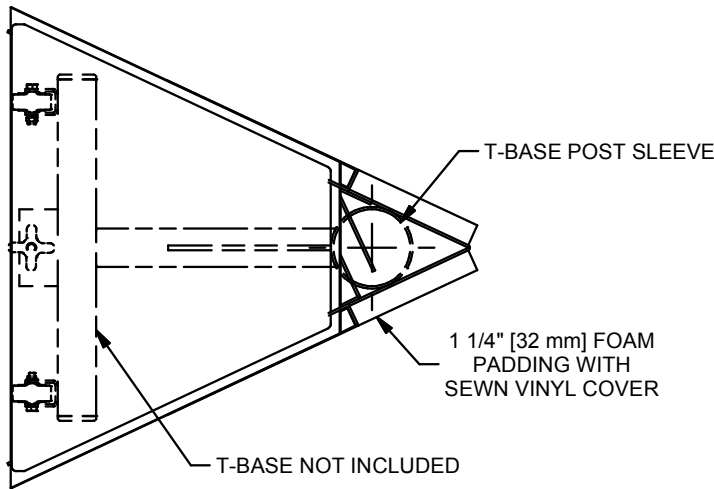

NOTES:

1. THE 6050 SERIES PAD SETS ARE USED TO PAD VOLLEYBALL T-BASE SLEEVE UNITS, MODEL 6414, 6406, AND 6407.
2. CONSTRUCTED OF 1 1/4" [32 mm] HD POLYETHYLENE FOAM, WITH SEWN 14 OZ VINYL COVER. SEE CHART FOR STANDARD VINYL COLORS.
3. CONNECTED WITH STRIPS OF HOOK AND LOOP FASTENERS FOR QUICK SETUP AND TEAR DOWN.
4. SOLD AS EACH.

Model	Description
6050	T-BASE PAD - CUSTOM COLOR
6050-1	T-BASE PAD - NAVY
6050-2	T-BASE PAD - PURPLE
6050-3	T-BASE PAD - FOREST GREEN
6050-4	T-BASE PAD - MAROON
6050-5	T-BASE PAD - WHITE
6050-7	T-BASE PAD - MARINE BLUE
6051	T-BASE PAD - ROYAL BLUE
6052	T-BASE PAD - YELLOW/GOLD
6053	T-BASE PAD - ORANGE
6054	T-BASE PAD - RED
6055	T-BASE PAD - KELLY GREEN
6057	T-BASE PAD - GRAY
6058	T-BASE PAD - BLACK
6059	T-BASE PAD - BEIGE