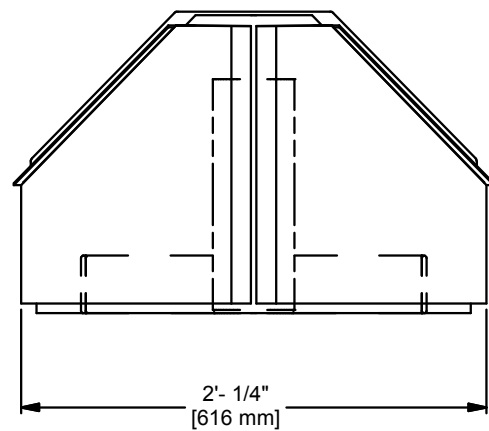

NOTES:

1. THE 6050 SERIES PAD SETS ARE USED TO PAD VOLLEYBALL T-BASE SLEEVE UNITS, MODEL 6414, 6406, AND 6407.
2. CONSTRUCTED OF 1 1/4" [32 mm] HD POLYETHYLENE FOAM, WITH SEWN 14 OZ VINYL COVER. SEE CHART FOR STANDARD VINYL COLORS.
3. CONNECTED WITH STRIPS OF HOOK AND LOOP FASTENERS FOR QUICK SETUP AND TEAR DOWN.
4. SOLD AS EACH.

Model	Description
6050	T-BASE PAD - CUSTOM COLOR
6050-1	T-BASE PAD - NAVY
6050-2	T-BASE PAD - PURPLE
6050-3	T-BASE PAD - FOREST GREEN
6050-4	T-BASE PAD - MAROON
6050-5	T-BASE PAD - WHITE
6050-7	T-BASE PAD - MARINE BLUE
6051	T-BASE PAD - ROYAL BLUE
6052	T-BASE PAD - YELLOW/GOLD
6053	T-BASE PAD - ORANGE
6054	T-BASE PAD - RED
6055	T-BASE PAD - KELLY GREEN
6057	T-BASE PAD - GRAY
6058	T-BASE PAD - BLACK
6059	T-BASE PAD - BEIGE