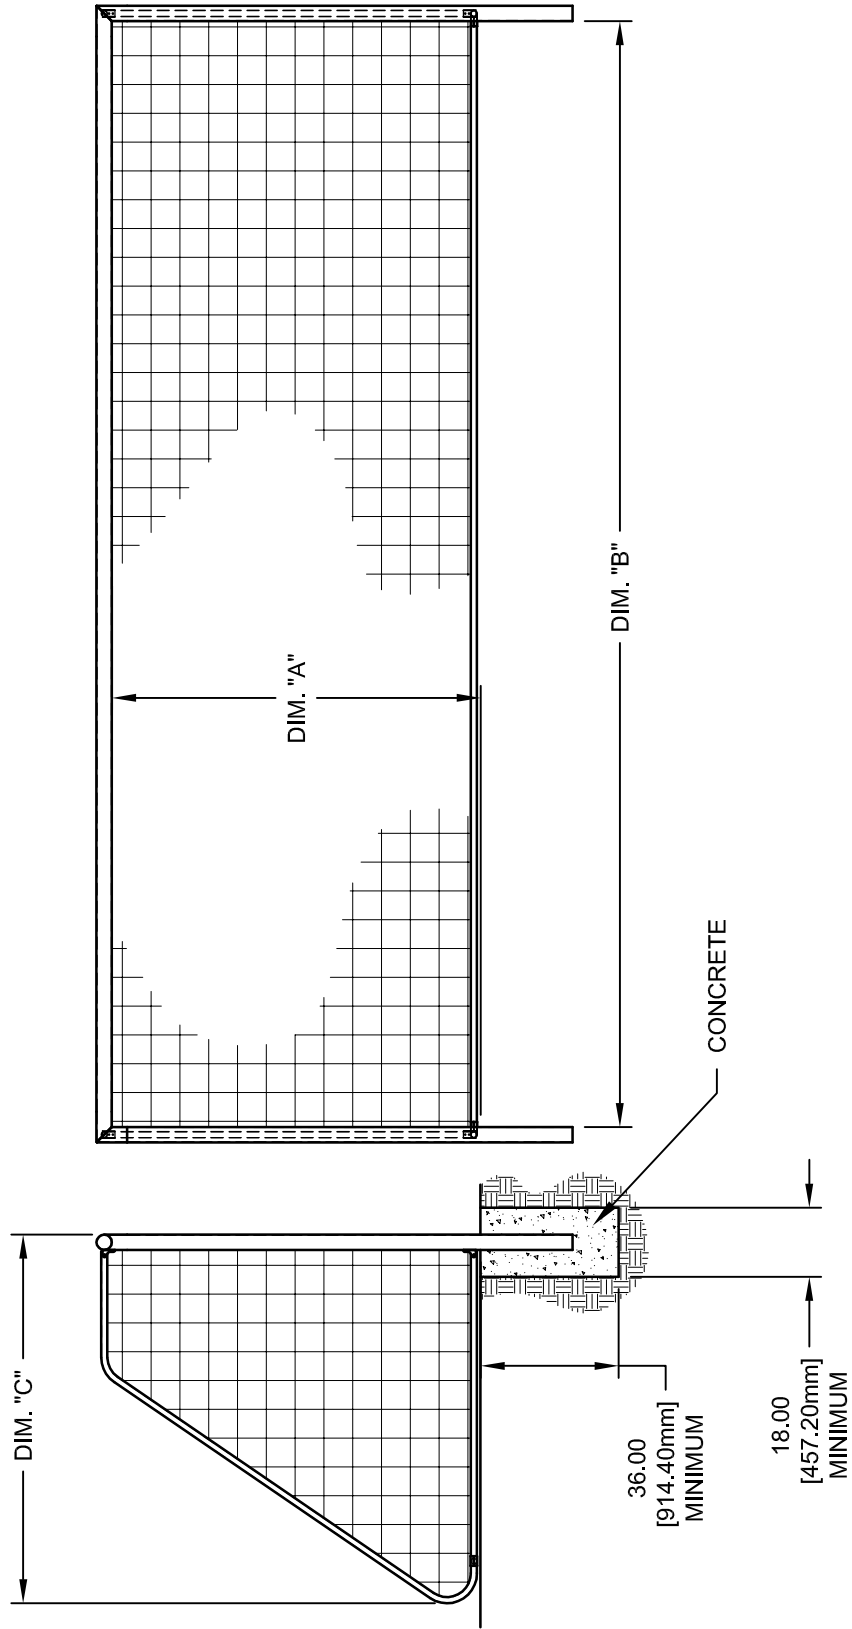

4.0" [101.6 mm] ROUND EXTRUDED ALUMINUM FRAME.
1-5/8" [41.28 mm] O.D. GALVANIZED STEEL BACKSTAY.
PLATED CONNECTION HARDWARE.

SG32 SERIES SOCCER GOAL

MODEL	DIM. "A"		DIM. "B"		DIM. "C"	
	Ft.-In. (Meters)	Ft.-In. (Meters)	Ft.-In. (Meters)	Ft.-In. (Meters)	Ft.-In. (Meters)	Ft.-In. (Meters)
SG32824	8'-0" (2.44M)	24'-0" (7.32M)	8'-2" (2.49M)			
SG32721	7'-0" (2.13M)	21'-0" (6.40M)	7'-1" (2.16M)			
SG32618	6'-6" (1.83M)	18'-0" (5.49M)	6'-1" (1.85M)			

NET SHOWN IS OPTIONAL AND MUST BE SPECIFIED SEPARATELY.
"J" STAKE BACKSTAY ANCHORS SUPPLIED AS STANDARD. UNDERGROUND ANCHORS
AVAILABLE AS AN OPTION AND AT ADDITIONAL COST.
NEVER CLIMB OR HANG ON THE NET OR GOAL FRAMEWORK.