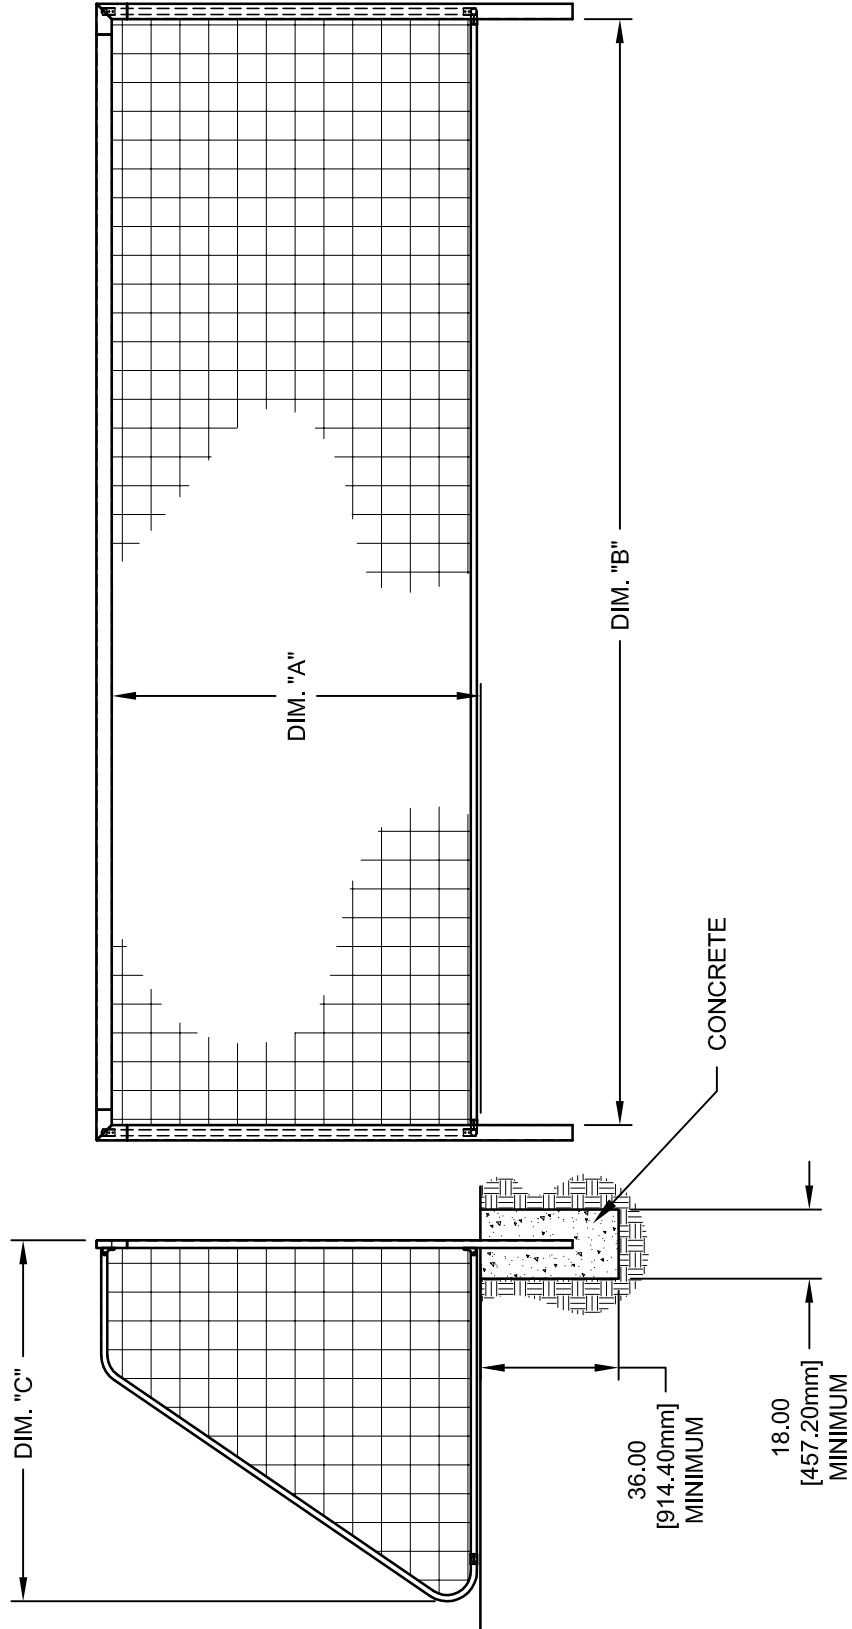

2.0" [50.8 mm] X 4.0" [101.6 mm] RECTANGULAR EXTRUDED ALUMINUM FRAME.
1-5/8" [41.28 mm] O.D. GALVANIZED STEEL BACKSTAY. PLATED CONNECTION HARDWARE.

SG22 SERIES SOCCER GOAL			
MODEL	DIM. "A" Ft.-In. (Meters)	DIM. "B" Ft.-In. (Meters)	DIM. "C" Ft.-In. (Meters)
SG22824	8'-0" (2.44M)	24'-0" (7.32M)	8'-2" (2.49M)
SG22721	7'-0" (2.13M)	21'-0" (6.40M)	7'-1" (2.16M)
SG22618	6'-6" (1.83M)	18'-0" (5.49M)	6'-1" (1.85M)

NET SHOWN IS OPTIONAL AND MUST BE SPECIFIED SEPARATELY.
"J" STAKE BACKSTAY ANCHORS SUPPLIED AS STANDARD. UNDERGROUND ANCHORS AVAILABLE AS AN OPTION AND AT ADDITIONAL COST.
NEVER CLIMB OR HANG ON THE NET OR GOAL FRAMEWORK.

REVISION		
REV.	DATE	BY
A	06/02/08	JJC
B	01/25/11	JJC

Gared Holdings, LLC
9200 E. 146th St. Noblesville, IN 46060

THIS DOCUMENT CONTAINS TRADE SECRET AND OTHER MATERIALS WHICH ARE PROTECTED BY CONFIDENTIALITY NOTICE AND AGREEMENT AND BY COPYRIGHT. ANY USE OR COPYING OF THIS DOCUMENT EXCEPT AS AUTHORIZED BY GARED HOLDINGS, LLC IS STRICTLY PROHIBITED.

RECTANGULAR FRAME PERMANENT SOCCER GOAL

DRAWN	CONNERLEY	DATE	12/17/07	MATERIAL	N/A
APPROVED	JJC	DATE	12/15/07	FINISH	N/A
FILE LOC. Q:\Final Release\Specifications				DWG. NO.	SG22
SIZE	SCALE	SHT. NO.	PART NO.	SG22 SERIES	
A	NOTED	1 OF 1			
					REV B